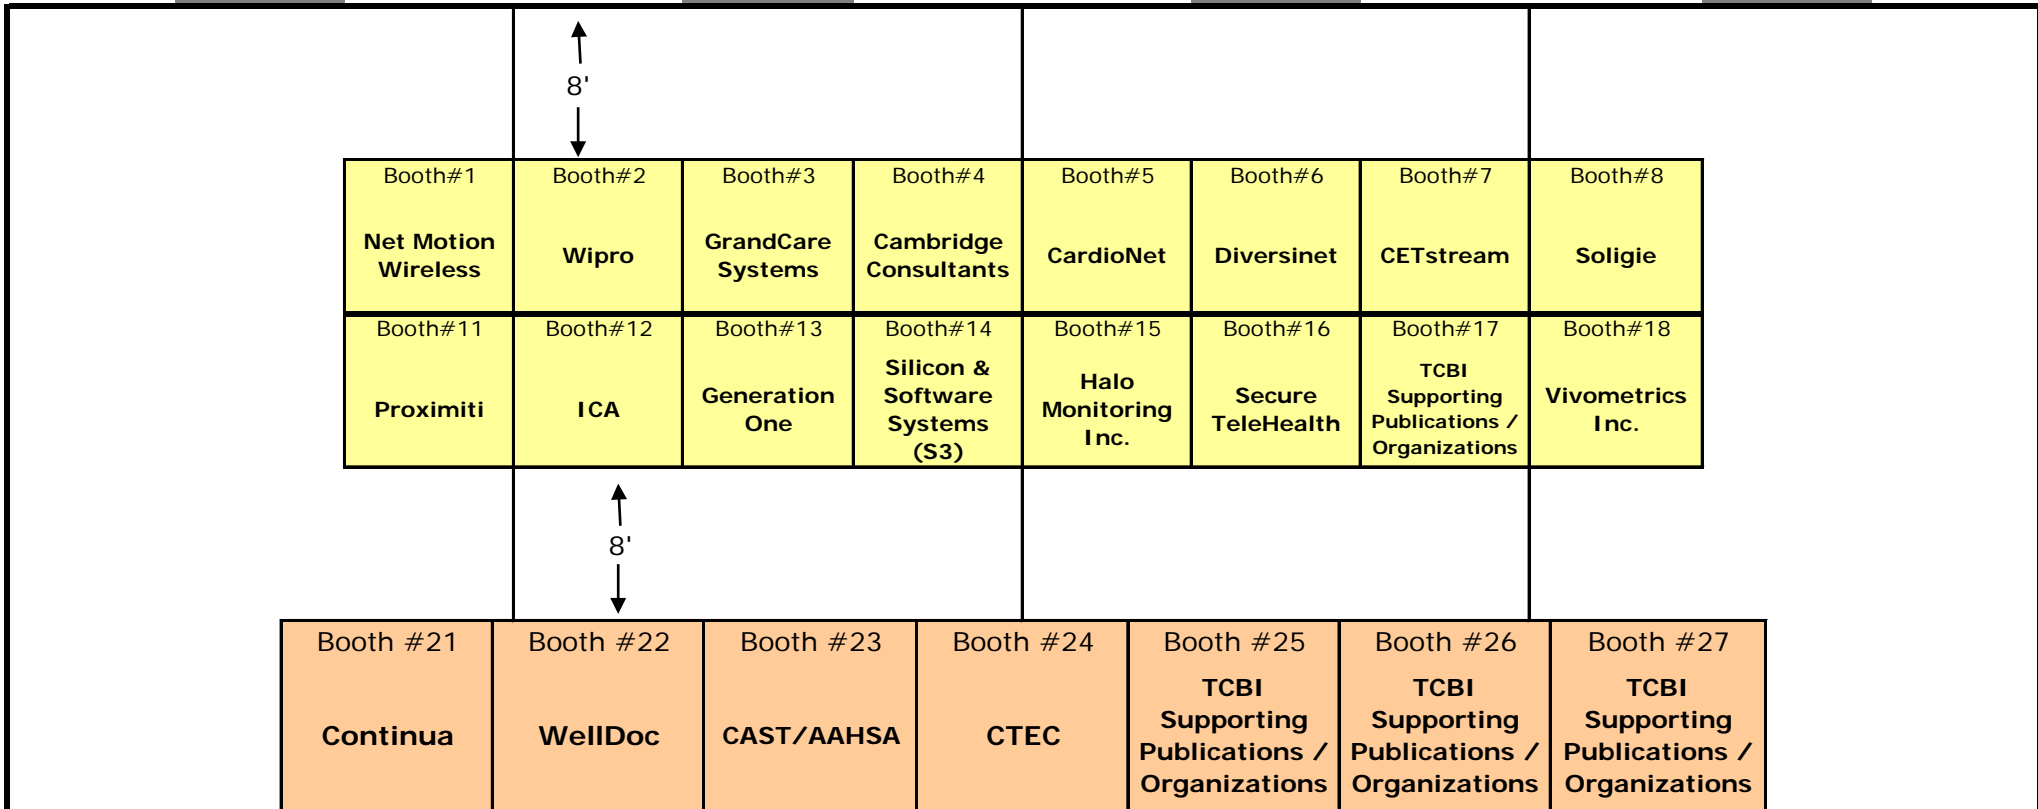

Sixth Annual Healthcare Unbound Conference & Exhibition

June 22-23, 2009

Seattle Airport Marriott

Seattle, WA

EVERGREEN BALLROOM

ENTRANCE

ENTRANCE

ENTRANCE

ENTRANCE

 Bronze Level
8' X 8' Booths

 Silver/Gold Level
10' X 10' Booths

 Platinum Level (Two 10' x10' combined)
10' X 20' Booths